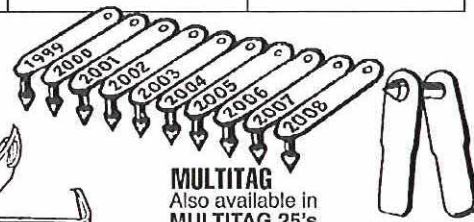

Phone: _____

CHARGE THROUGH

Agent/Supplier: _____

Address: _____

Order No.: _____

NEW TWO PIECE FLEXIBLE TAGS

Ideal for Beef & Dairy Cattle, Goats, Pigs, Deer & Stud Sheep.

Simply select your Leader Two Piece Flexible ID Tags BY ITEM CODE. Available in 8 colours. Choose between Hot Black Ink Foil Stamping or Laser Marking

Recommended:
Bright colours with HOT BLACK INK FOIL Stamping
Pastel version of colours with LASER Marking

ITEM / CODE No.	DESCRIPTION	QUANTITY	TAG COLOUR	TAG STAMPING DETAILS				
				LASER	FOIL	BLACK	FRONT (Female) TAG	BACK (Male) TAG

SHEEP TAGS

Ideal for Sheep, Pigs, Goats and Calves and as backup ID for Dairy, Beef & Deer.

20 COLOUR OPTIONS:

- | | | | |
|---------------|---------------|-------------|----------------|
| A1 Dark Red | B1 Orange | C1 Red | D1 Rose Red* |
| A2 Blue | B2 Royal Blue | C2 Sky Blue | D2 Light Green |
| A3 Lemon | B3 Yellow | C3 Aqua* | D3 Mauve* |
| A4 Black | B4 Brown | C4 Purple | D4 Apricot* |
| A5 Dark Green | B5 Pink | C5 Peach* | D5 White |