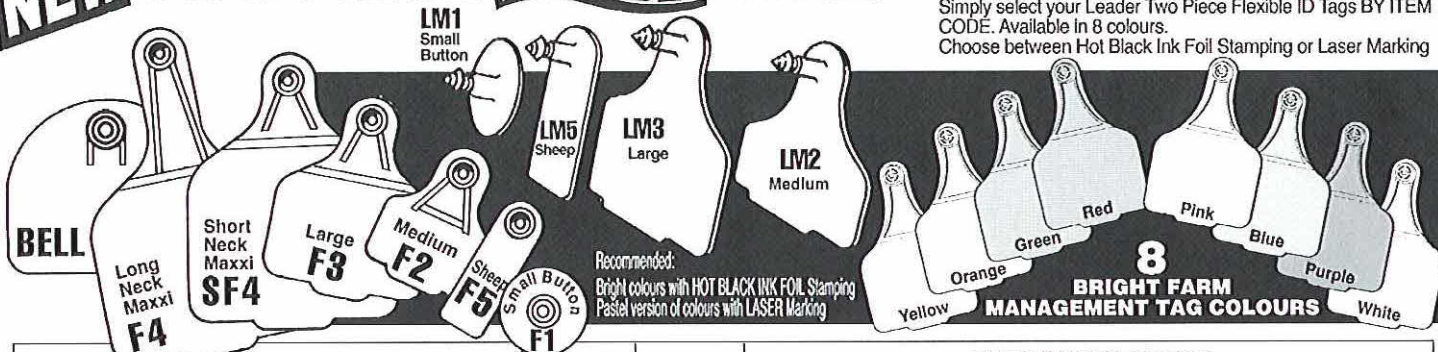

Phone: _____

CHARGE THROUGH

Agent/Supplier: _____

Address: _____

Order No.: _____

NEW TWO PIECE FLEXIBLE TAGS

Ideal for Beef & Dairy Cattle, Goats, Pigs, Deer & Stud Sheep.

Simply select your Leader Two Piece Flexible ID Tags BY ITEM CODE. Available in 8 colours. Choose between Hot Black Ink Foil Stamping or Laser Marking

Recommended:
Bright colours with HOT BLACK INK FOIL Stamping
Pastel version of colours with LASER Marking

ITEM / CODE No.	DESCRIPTION	QUANTITY	TAG COLOUR	TAG STAMPING DETAILS				
				LASER	FOIL	BLACK	FRONT (Female) TAG	BACK (Male) TAG

SHEEP TAGS

Ideal for Sheep, Pigs, Goats and Calves and as backup ID for Dairy, Beef & Deer.

20 COLOUR OPTIONS:

- | | | | |
|---------------|---------------|-------------|----------------|
| A1 Dark Red | B1 Orange | C1 Red | D1 Rose Red* |
| A2 Blue | B2 Royal Blue | C2 Sky Blue | D2 Light Green |
| A3 Lemon | B3 Yellow | C3 Aqua* | D3 Mauve* |
| A4 Black | B4 Brown | C4 Purple | D4 Apricot* |
| A5 Dark Green | B5 Pink | C5 Peach* | D5 White |

LEADERTAG
Also available in JUMBO LEADERTAG
Laser marked only

MULTITAG
Also available in MULTITAG 25's
Laser marked only

SWIVELTAG

* These colours are Not available in the Multitag range

DESCRIPTION	QUANTITY	TAG COLOUR	TAG STAMPING DETAILS		OTHER DETAILS
			LONG ARM (Front)	SHORT ARM (Back)	
					Sheep Tags Are Impression Marked, Unless Otherwise Specified <input type="checkbox"/> LASER MARKING